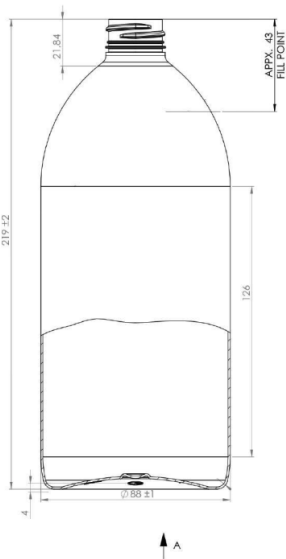

Cosmo Sirop 1000

General info

Item no. (SKU):	LS1011648112
Family / Range:	Cosmo Sirop
Capacity:	1000ml
Neck:	28/410
Weight:	47
Shape:	Round
Material:	PET
Colour:	All Colours Available
Print Areas:	
Country of Origin:	Lithuania

Packaging Info

Packed in Boxes

Box Dimensions (mm):	594 x 394 x 448
Quantity per box (pcs):	60
Boxes per pallet (pcs):	20
Quantity per pallet (pcs):	1200
Net weight (kg):	56
Gross weight (kg):	78
Pallet height (mm):	2400

Packed in PE bags on trays (Full pallet)

Tray dimensions (mm):	1200 x 800 x 50
Quantity per tray (pcs):	140
Quantity per PE bag (pcs):	
PE bags per tray (pcs):	
Trays per pallet (pcs):	10
Quantity per pallet (pcs):	1400
Net weight (kg):	66
Gross weight (kg):	82
Pallet height (mm):	2400